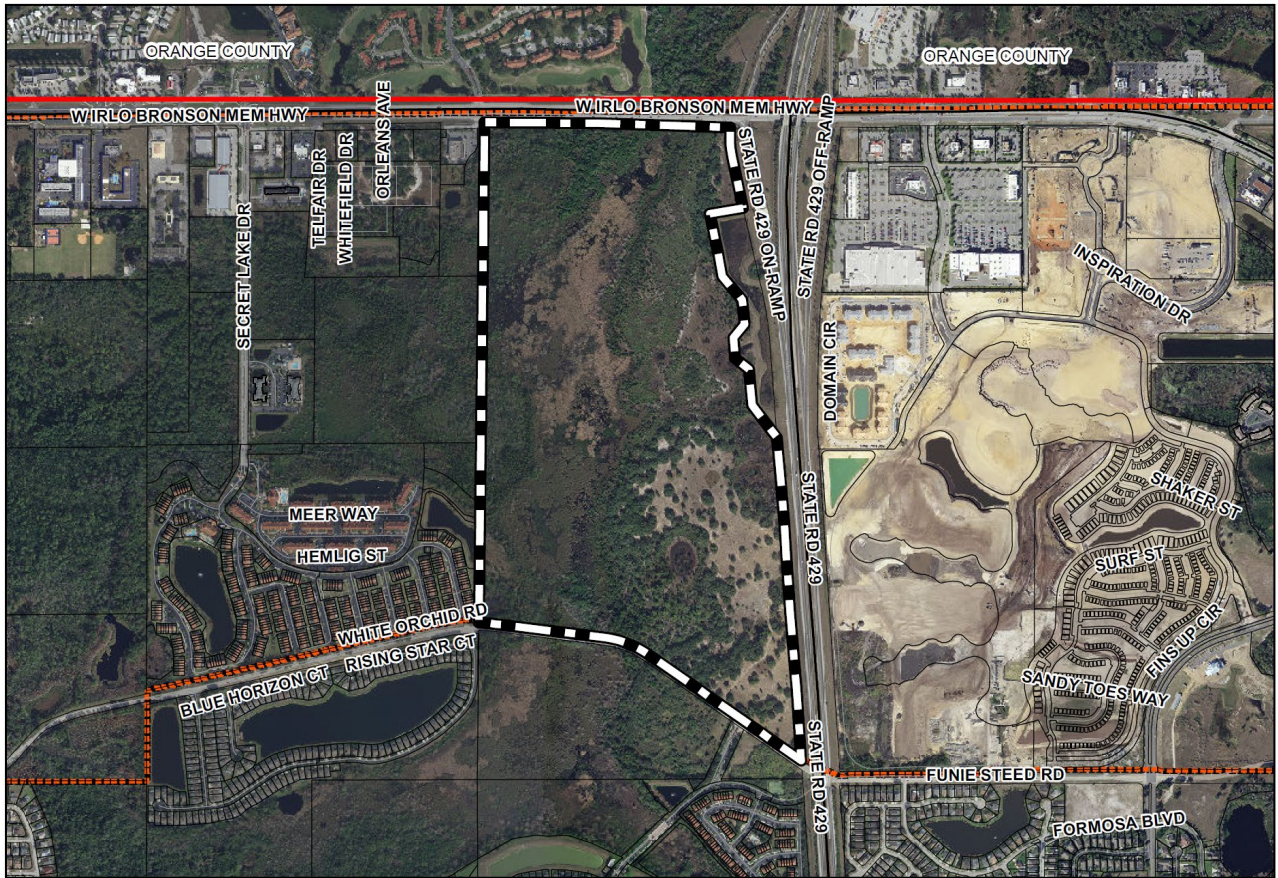

GENERAL LOCATION OF THE EVEREST GMR COMMUNITY DEVELOPMENT DISTRICT

2017 AERIAL PHOTOGRAPHY

-  SUBJECT SITE
-  Within Urban Growth Boundary
-  Within W192 CRA